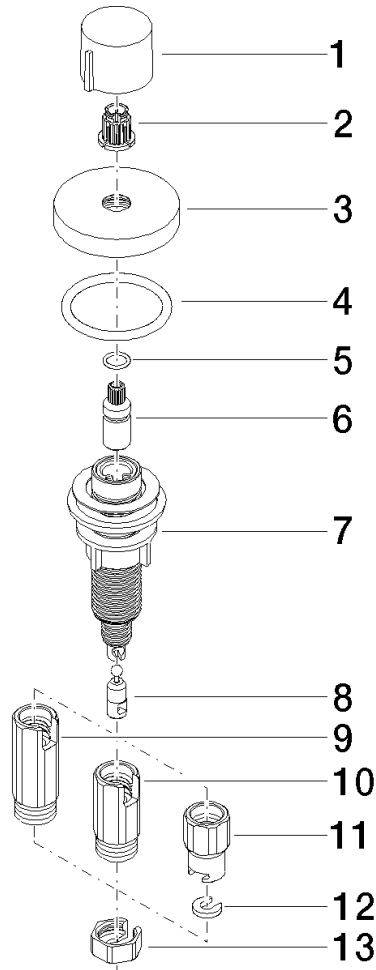

Strainer waste with control handle - Matte Black

ELIO

10 710 970

- control for single basin
- including adapter for Bowden cable

Fits ELIO, ENO, MEM, META SQUARE, SYNC, TARA and TARA ULTRA

Fits: ELIO, MEM, TARA, TARA ULTRA, META SQUARE

| | | |
|---|-------------------------------|---------------|
|  | Matte Black | 10 710 970-33 |
|  | Chrome | 10 710 970-00 |
|  | Brushed Platinum | 10 710 970-06 |
|  | Platinum | 10 710 970-08 |
|  | Durabrand (23kt Gold) | 10 710 970-09 |
|  | Dark Chrome | 10 710 970-19 |
|  | Brushed Durabrand (23kt Gold) | 10 710 970-28 |
|  | Brushed Champagne (22kt Gold) | 10 710 970-46 |
|  | Champagne (22kt Gold) | 10 710 970-47 |
|  | Brushed Chrome | 10 710 970-93 |
|  | Brushed Dark Platinum | 10 710 970-99 |

10 710 970

mm [inches]

10 710 970

Parts for other finishes can be found here: [Chrome](#)

Spare parts list

| No. | Item Number | Name | Quantity used | Delivery time |
|--|--------------------|------------|---------------|---------------|
| 1 | 09 20 97 030-33 | handle | 1 | 2 |
| 2 | 90 12 12 002 00 90 | fixing cap | 1 | 2 |
| 3 | 09 27 87 006-33 | rosette | 1 | 2 |
| 4 | 90 14 10 043 00 90 | seal | 1 | 2 |
| 5 | 09 14 10 042 90 | seal | 1 | 2 |
| 6 | 09 29 06 087-33 | spindle | 1 | - |
| Spare part can no longer be ordered, please order the replacement item | | | | |
| 7 | 04 30 01 029 00 90 | adaptor | 1 | 2 |
| 8 | 09 24 03 175 90 | adaptor | 1 | 2 |
| 9 | 09 11 10 073-07 | connection | 1 | 30 |
| 10 | 09 11 10 074-07 | connection | 1 | 30 |
| 11 | 09 11 10 079-07 | connection | 1 | 30 |
| 12 | 09 30 11 087 90 | disc | 1 | 2 |
| 13 | 09 23 30 024-07 | nut | 1 | 30 |